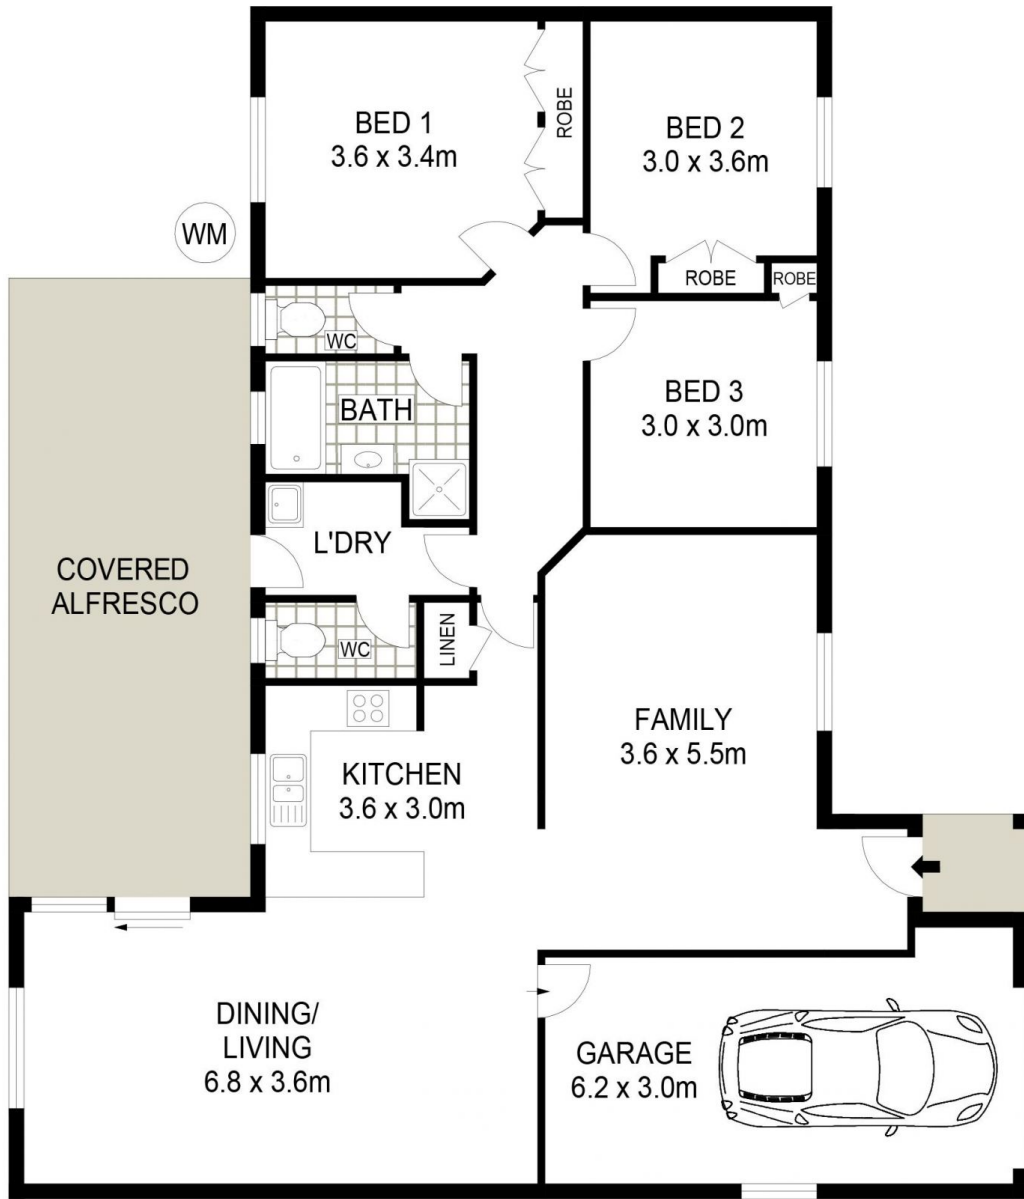

View : <https://www.thepropertyshop.com.au/lease/nsw/dubbo-orana/mudgee/residential/house/7847987>

- Three generously-sized bedrooms each with built-in robes
- Two light-filled living areas
- Kitchen with plenty of storage and electric appliances
- Spacious bathroom with separate toilet
- Two split system air-conditioners for ultimate heating and cooling covering you for every season
- A covered alfresco area with spacious backyard
- Secure parking with a single garage

- Pets will not be considered
- Water & Electricity costs are NOT included in the weekly rent

Ashlee Parker
0435 039 435

Karen Denyer
6372 2222

GROUND LEVEL

45 HARDY CRESCENT

MUDGEES

Floor plans and rooms sizes are indicative only