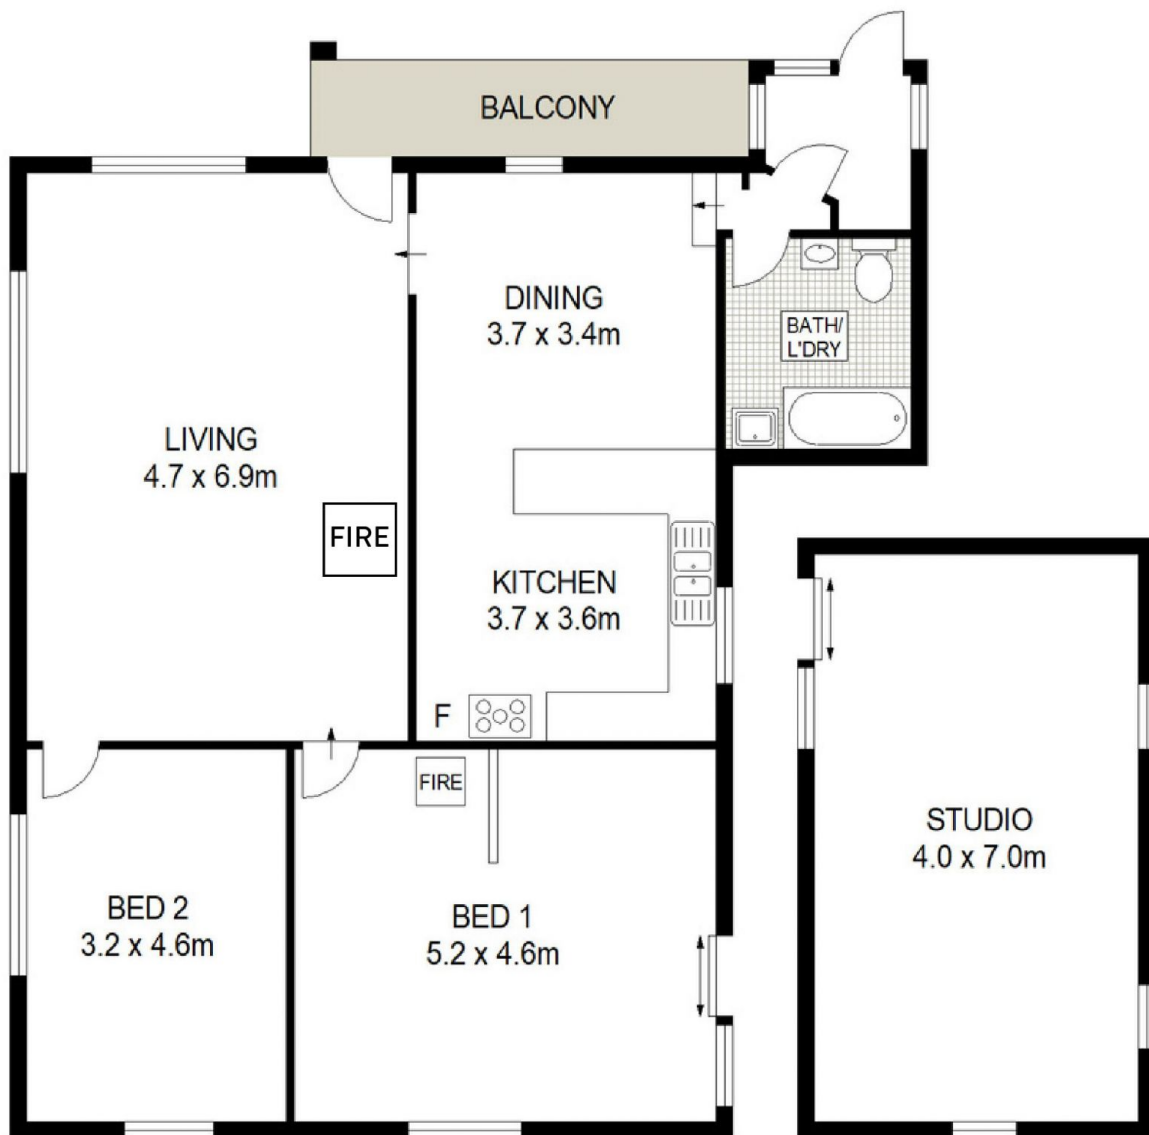

Main Weekender:

- Two-bedroom cottage comprising of two spacious bedrooms
- Country kitchen with gas cooktop and plenty of storage
- Two wood fireplaces & split-system air-conditioning throughout to stay comfortable all year-round
- * Please note, the roof is in need of repair and replacement

Land:

- Situated 28km from Mudgee & 12km to Cudgegong River Holiday Park at Lake Burrendong
- Two dams, along with frontage to Leaning Oak Creek amongst the 41.53 hectares (102 acres)
- Enjoy a mixture of rolling hills with stunning views overlooking the property & arable land towards the front of the block, ideal to run some stock or horses

GROUND LEVEL

41 ROCKFORD ROAD

YARRABIN

Floor plans and rooms sizes are indicative only