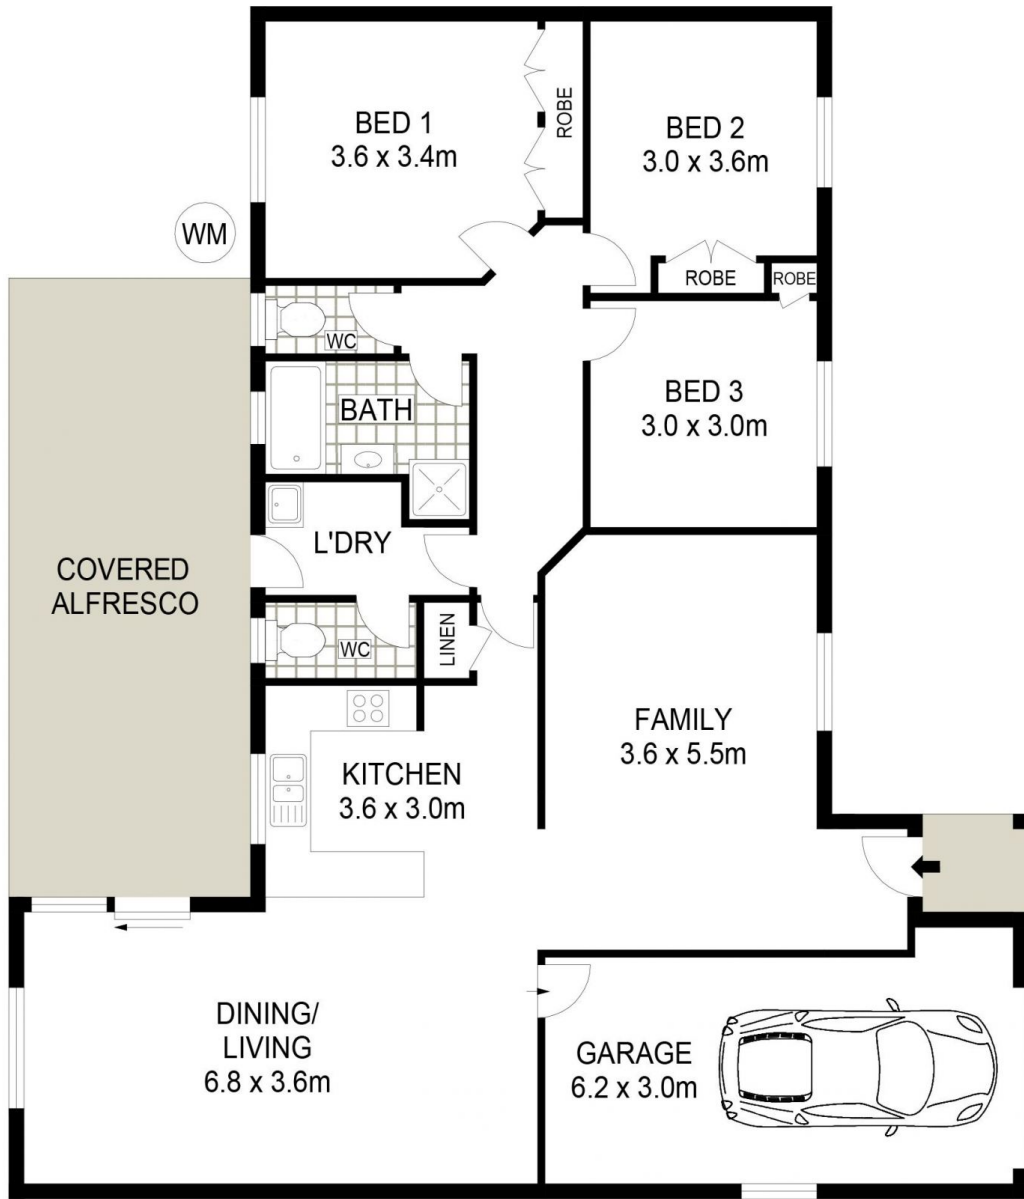

View : <https://www.thepropertyshop.com.au/lease/nsw/dubbo-orana/mudgee/residential/house/7621546>

- Three generously-sized bedrooms each with built-in robes
- Two light-filled living areas
- Kitchen with plenty of storage and electric appliances
- Spacious bathroom with separate toilet
- Two split system air-conditioners for ultimate heating and cooling covering you for every season
- A covered alfresco area with spacious backyard
- Secure parking with a single garage

Ashlee Parker
0435 039 435

Karen Denyer
6372 2222

- Sorry, no pets.

- Water & Electricity costs are NOT included in the weekly rent

GROUND LEVEL

45 HARDY CRESCENT

MUDGEES

Floor plans and rooms sizes are indicative only