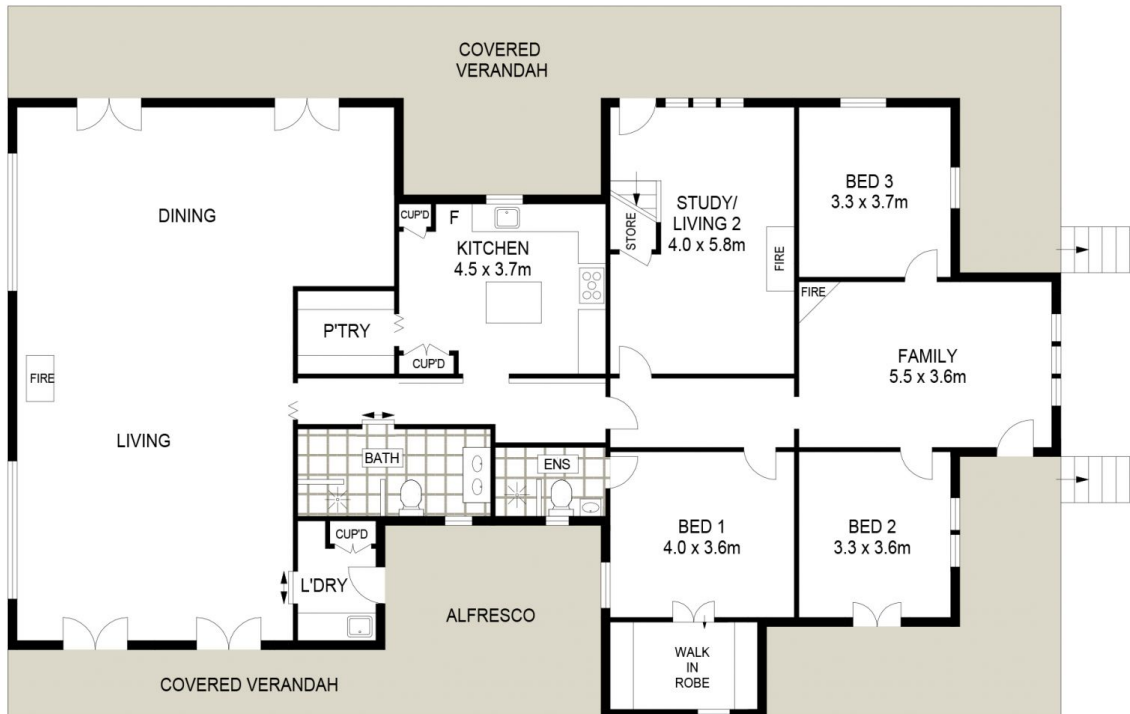

GROUND LEVEL

517 YARRABIN ROAD

YARRABIN