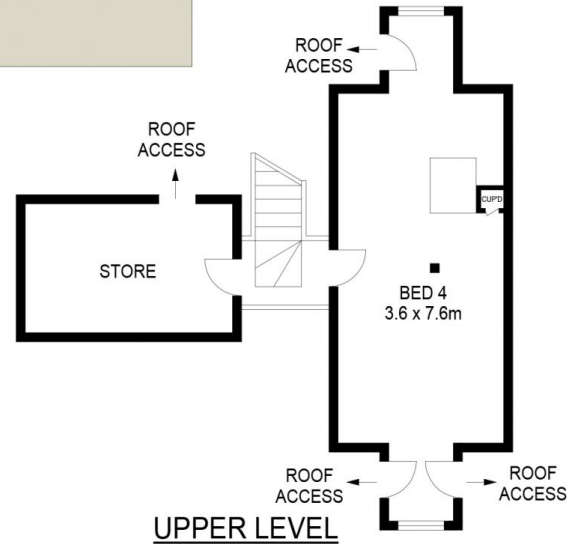

UPPER LEVEL