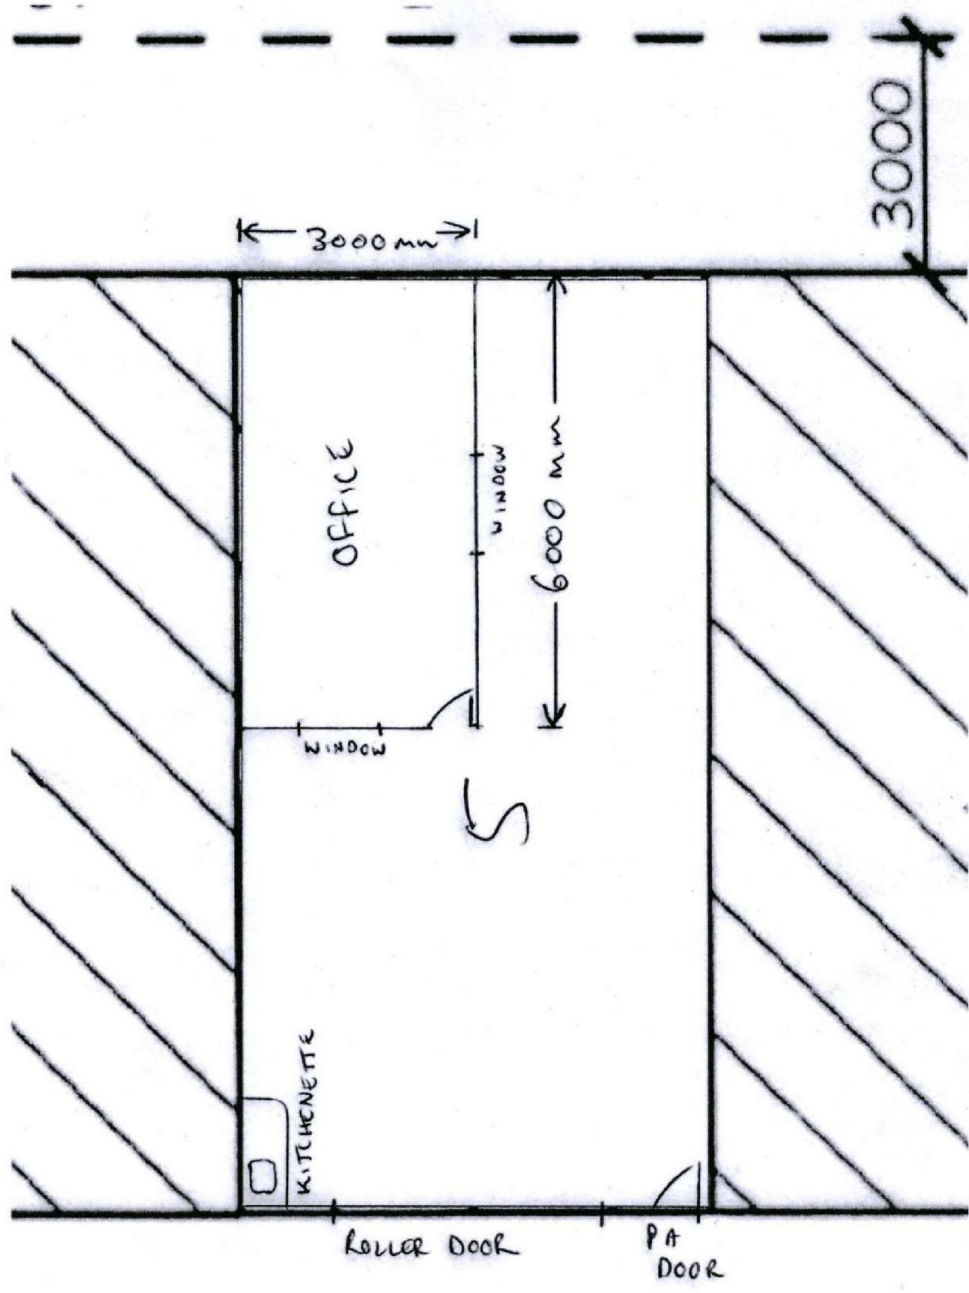

5/82 Depot Road Mudgee NSW

Near new commercial unit with air conditioned office and facilities
NBN connected
Ideally suited for industrial or commercial use
Located in Mudgee's Industrial Park
Approximately 72sqm floorspace

Building Size : 72 sqm
View : <https://www.thepropertyshop.com.au/lease/nsw/dubbo-orana/mudgee/commercial/industrial/6916910>

Anthony McCarney
02 6372 2222

SHED 5 - 82 DEPOT RD MUDGEEE
NOT TO SCALE