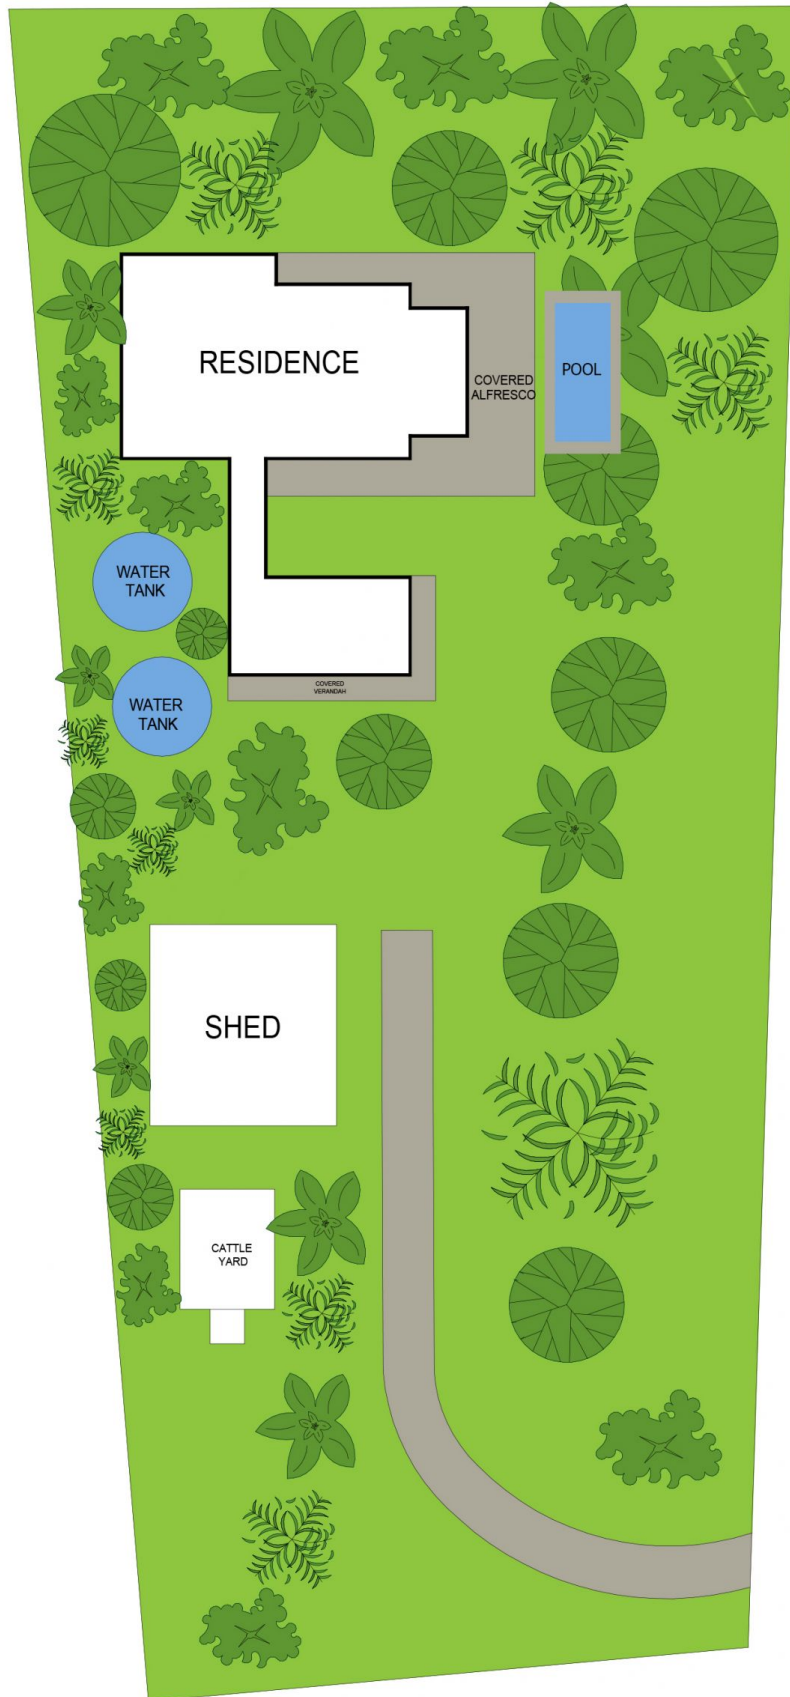

**508 Yarrabin Road Mudgee NSW**

6 4 11

An incredible 260 acres (104.5ha) boasting a huge family home plus loads of shed infrastructure, water is a major feature and its located 15 minutes from Mudgee.

Be prepared to fall in love, features include an infinity pool overlooking your own parcel of land, brand new bathroom, laundry and 6th bedroom/3rd living space/2nd office - private, peaceful and perfectly presented.

**HOUSE:**

- Massive open plan family, dining and kitchen area spilling out to a North facing deck with valley views overlooking an infinity pool
- Main bedroom with ensuite bathroom and walk-in robe, a further three bedrooms with built ins and two with access to bathrooms
- Brand new master wing with huge master bedroom or 3rd living space/office
- Stunning new bathroom with shower, bath and separate vanity area and toilet
- Brand new laundry with loads of bench space and storage
- Additional huge open plan living area featuring raked

**Land Size** : 104.5 ha

**View** : <https://www.thepropertyshop.com.au/sale/nsw/dubbo-orana/mudgee/residential/rural/6885653>

**Ashley Olsen**  
02 6372 2222

**David Goldring**  
02 6372 2222

SITE PLAN

508 YARRABIN ROAD

YARRABIN

Floor plans and rooms sizes are indicative only

GROUND LEVEL

508 YARRABIN ROAD

YARRABIN

Floor plans and rooms sizes are indicative only