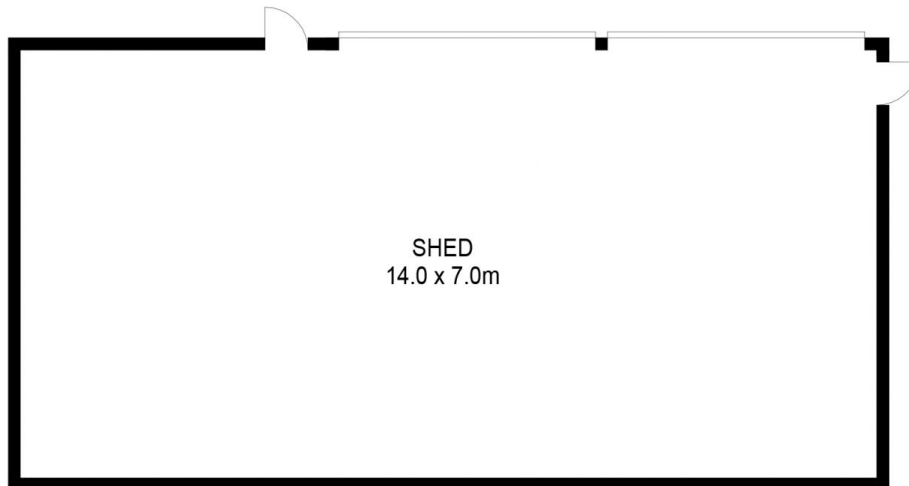

47 WHITE CIRCLE

MUDGEES

Floor plans and rooms sizes are indicative only