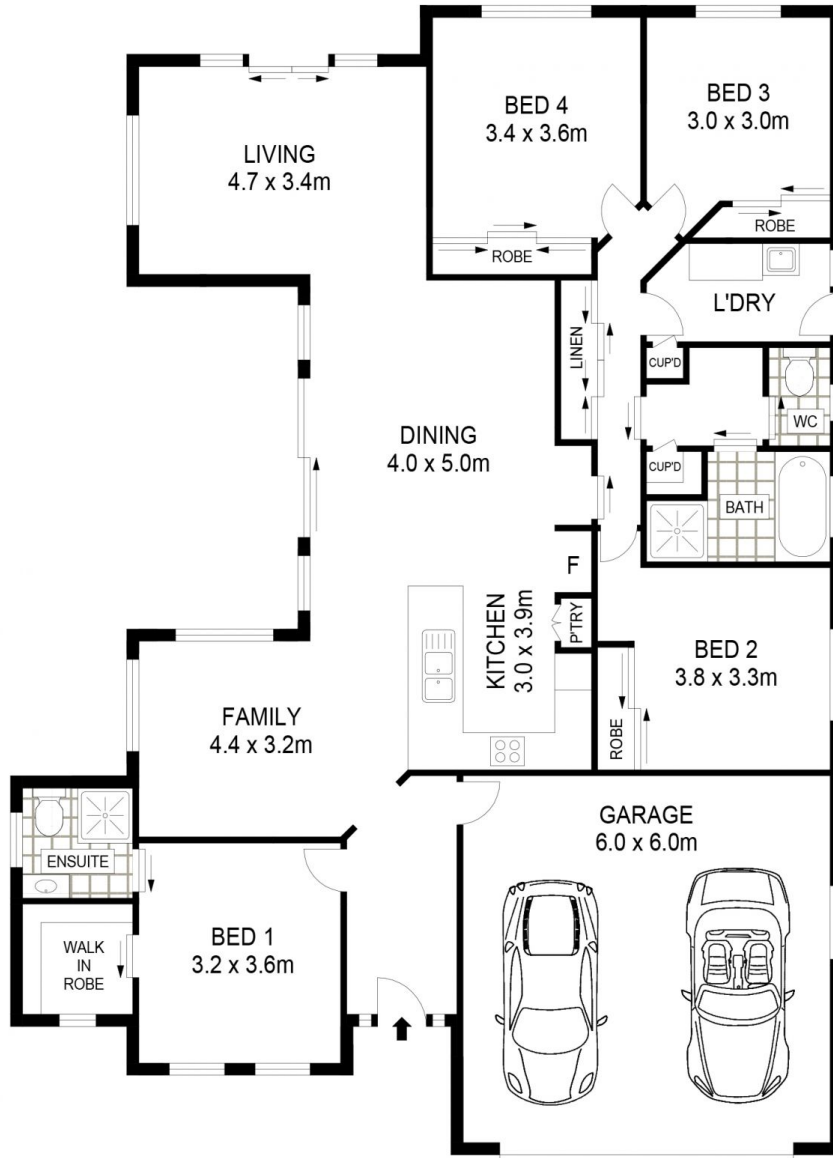

## Mudgee

4 2 6

This four bedroom property is set in a popular estate and delivers impressive light-filled spaces that function wonderfully for easy entertaining, with open plan layout and many breakout zones. Boasting an extra large shed with workshop for all your storage requirements.

**View** : <https://www.thepropertyshop.com.au/lease/nsw/dubbo-orana/mudgee/residential/house/5912102>

- Four large bedrooms, all with built in robes;
- Master bedroom featuring ensuite and walk in robe;
- Kitchen offering high quality appliances and stone bench tops;
- Modern three-way main bathroom with large soaker, shower, and separate WC'
- Comfort year-round with ceiling fans and zoned ducted air conditioning throughout plus save on bills with solar;
- Double lock up garage with electric and internal access
- Large block with side access and a huge 14x7m four bay shed with two roller doors & 4.2M eaves & 4T car hoist.

Weekly servicing will be provided together with regular lawn maintenance.

Applications will be required prior to inspection.

<https://www.thepropertyshop.com.au>

47 WHITE CIRCLE

MUDGEES

Floor plans and rooms sizes are indicative only