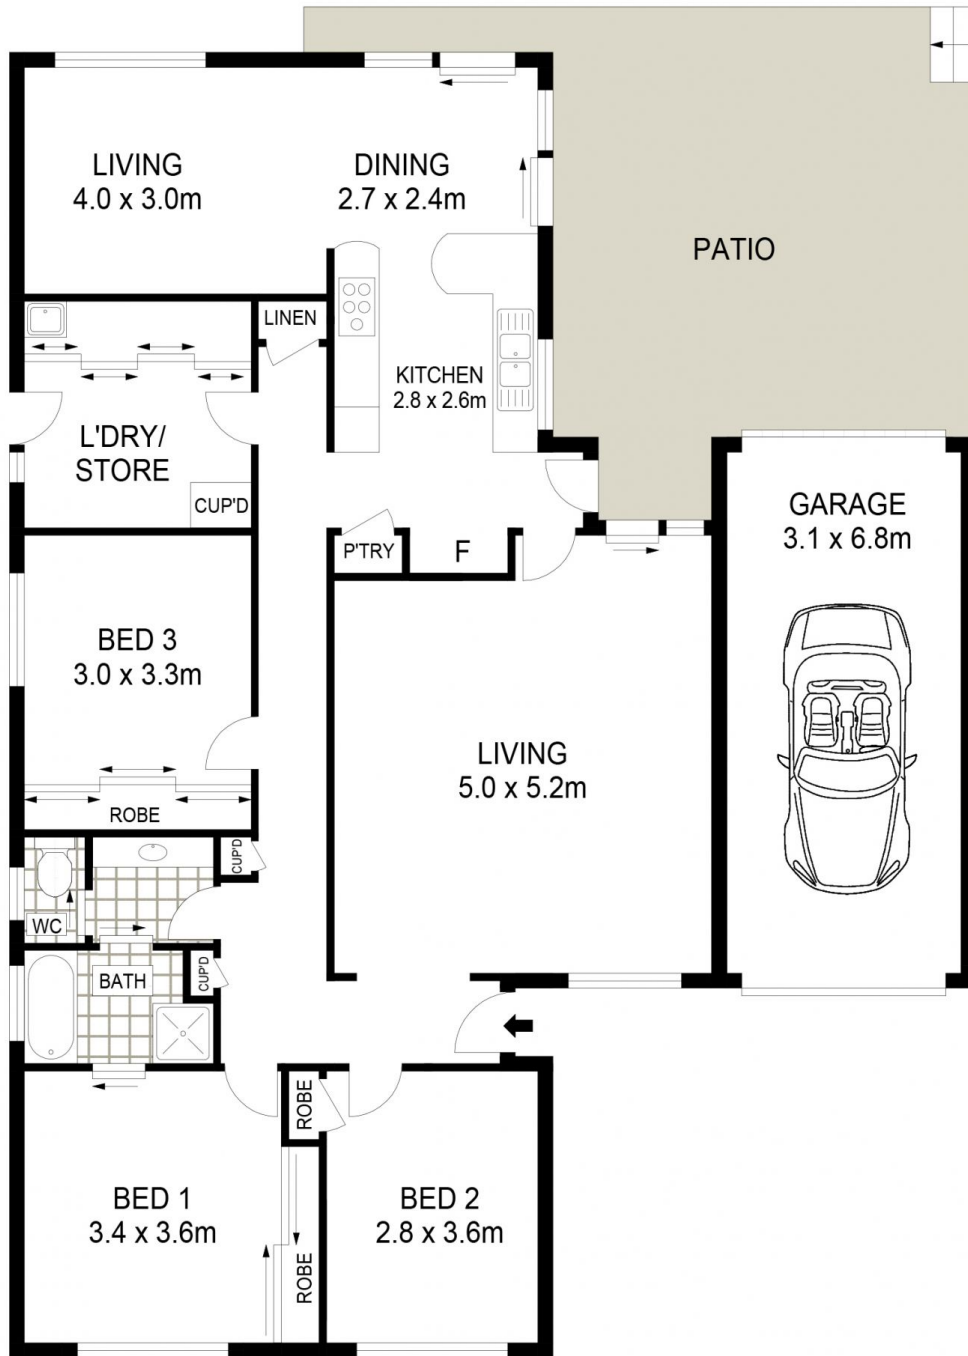

9 Carolina Crescent Mudgee NSW

3  1  1 

This three bedroom home is located in a quiet location in South Mudgee and features the following:

- 3 bedrooms, all well sized with built-in wardrobes;
- Three way bathroom with ensuite access to the main bedroom;
- Two separate living areas, both opening to the North facing outdoor area;
- Single lock up garage with drive thru roller door;
- 670sqm fully fenced yard with garden shed storage.

Note: This property is currently marketed for sale. Short term lease only.

Land Size : 670 sqm
View : <https://www.thepropertyshop.com.au/lease/nsw/dubbo-orana/mudgee/residential/house/5659864>

Wendy Box
02 6372 2222

9 CAROLINA CRESCENT

MUDGEES

Floor plans and rooms sizes are indicative only