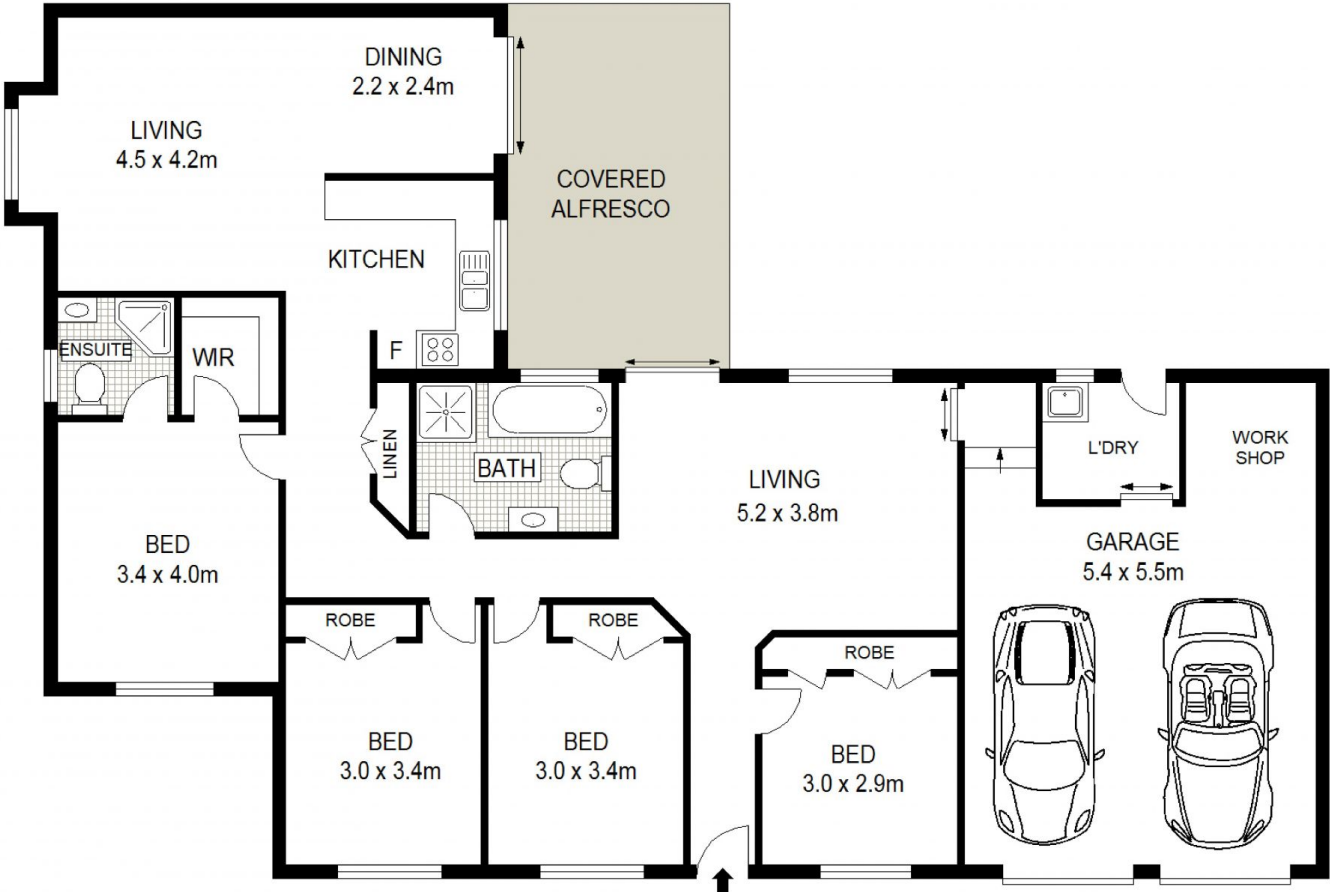

20a White Circle Mudgee NSW

4 2 2

This home offers multiple living zones on a small, low maintenance block, perfect for the savvy investor or the family who want to avoid mowing the lawn...again!

- Lots of family living with two separate living areas, both opening to the outdoor area via sliding doors, seamless indoor/outdoor living
- Main bedroom with walk-in robe and ensuite bathroom
- Further three bedrooms all with built-in robes
- Modern conveniences including split system air-conditioning and dishwasher
- Double lock up garage with internal access and workshop space
- Established, low maintenance gardens

This home is ready for it's new owners to enjoy, beat the rush and phone for your private viewing today.

Price : \$ 410,000
Land Size : 564 sqm
View : <https://www.thepropertyshop.com.au/sale/nsw/dubbo-orana/mudgee/residential/house/5659741>

Sara Perry
02 6372 2222

Andrew Palmer
02 6372 2222

GROUND LEVEL

20A WHITE CIRCLE

MUDGEES

Floor plans and rooms sizes are indicative only