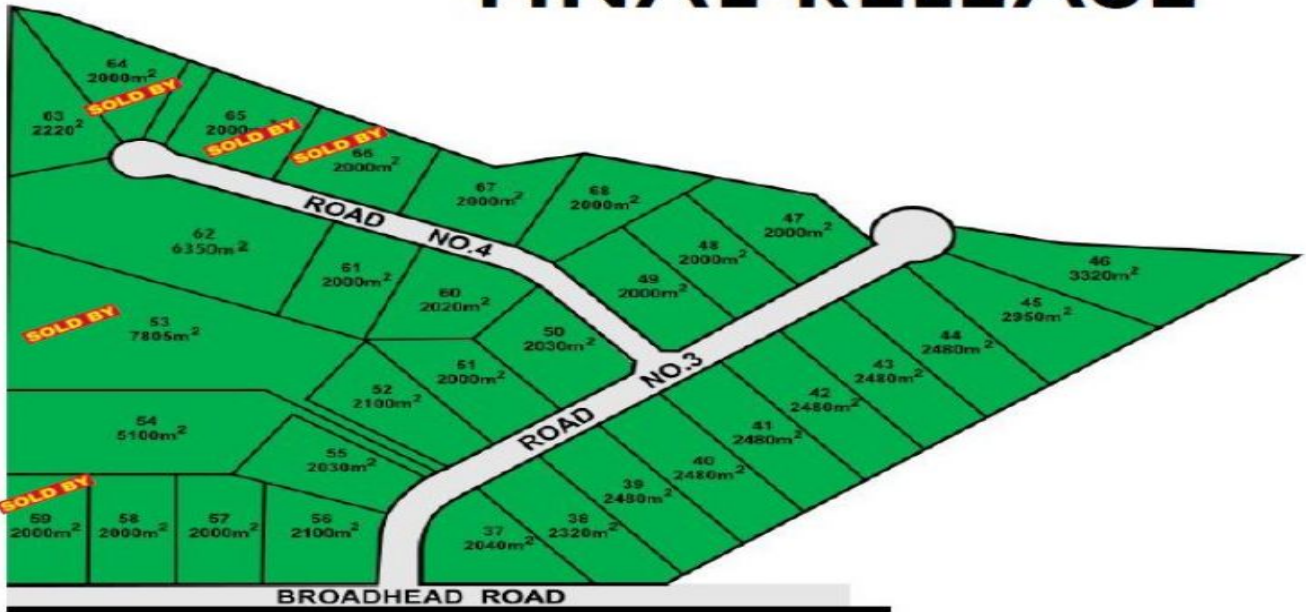

BROADVIEW ESTATE FINAL RELEASE

65/ Broadhead Road Mudgee NSW

This is your last chance to secure half an acre in the desired Broadview Estate. Far larger than the average residential subdivision you can build your dream home in a family friendly Estate.

This stage of 'Broadview' estate comprises of lots ranging in size from 2000sqm to 7805sqm approximately.

Lot 65 has a land area of 2000sqm approximately.

There are positive building covenants in place to ensure the long term quality of the estate and all lots will have town services connected.

Situated on the southern edge of Mudgee most blocks enjoy a pleasant outlook. Close to the St Matthews school upgrade & only 5 kms from Mudgee's town centre.

Please note agent's interest.

Price : \$ 225,000
Land Size : 2000 sqm
View : <https://www.thepropertyshop.com.au/sale/nsw/dubbo-orana/mudgee/residential/land/5659718>