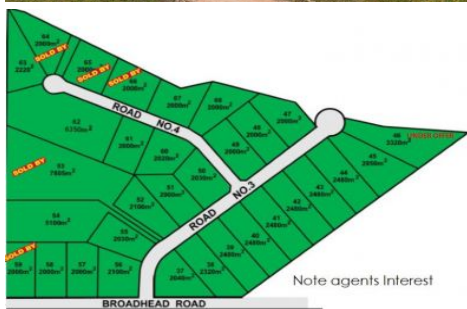

Broadview Estate Stage Two

46/ Broadhead Road Mudgee NSW

This is your last chance to secure half an acre in the desired Broadview Estate. Far larger than the average residential subdivision you can build your dream home in a family friendly Estate.

This stage of 'Broadview' estate comprises of lots ranging in size from 2000sqm to 7805sqm approximately.

Lot 46 has a land area of 3320 sqm approximately.

There are positive building covenants in place to ensure the long term quality of the estate and all lots will have town services connected.

Situated on the southern edge of Mudgee most blocks enjoy a pleasant outlook. Close to the St Matthews school upgrade & only 5 kms from Mudgee's town centre.

Please note agent's interest

Price : \$ 179,000
Land Size : 3320 sqm
View : <https://www.thepropertyshop.com.au/sale/nsw/dubbo-orana/mudgee/residential/land/5659698>